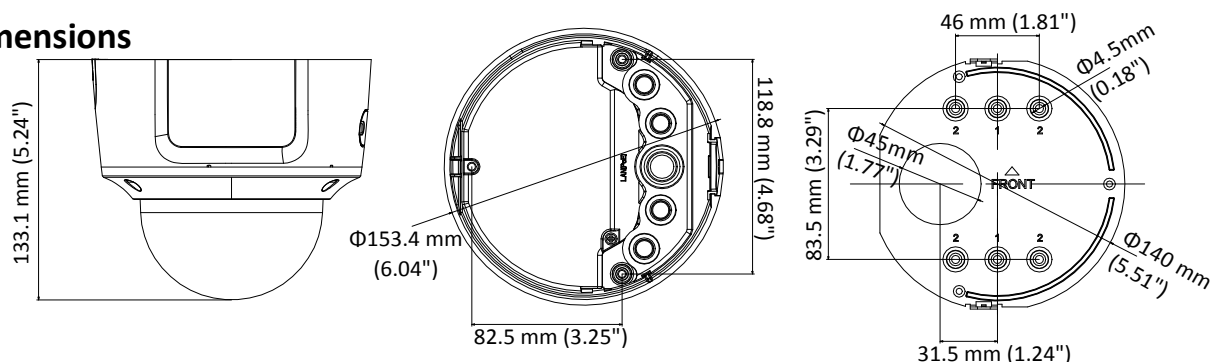

Available Model:

DS-2CD2785FWD-IZS

Dimensions

Accessories

Distributed by