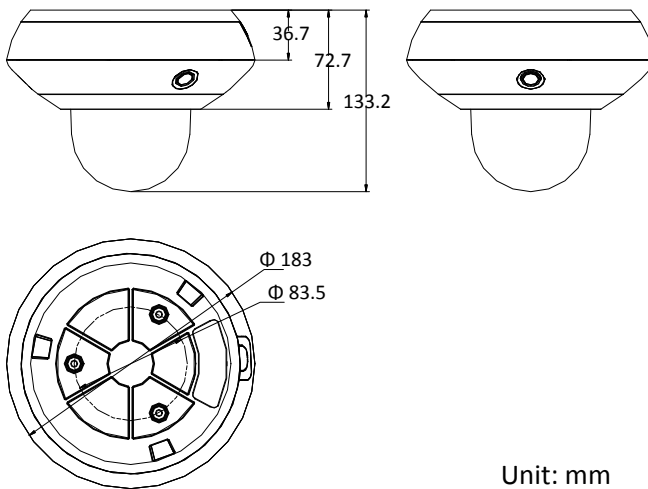

Order Model

DS-2PT3122IZ-DE3 (2.8-12mm), 12 VDC & PoE+

Dimensions

Unit: mm

Accessories

DS-1294ZJ-TRL

Wall Mounting Bracket

DS-1271ZJ-PT10

Pendant Mounting Bracket

Distributed by